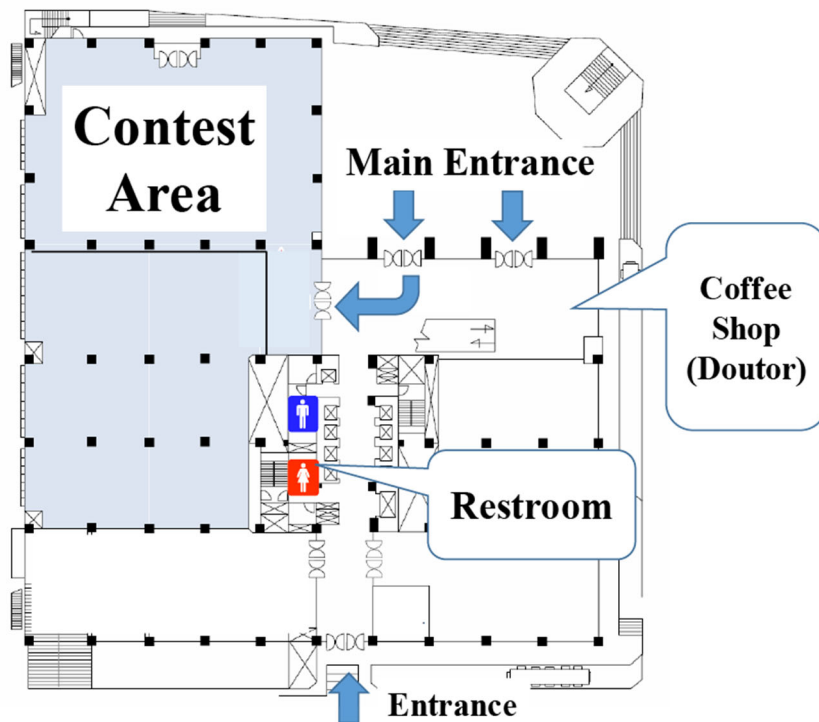

Yokohama Sanbo Hall